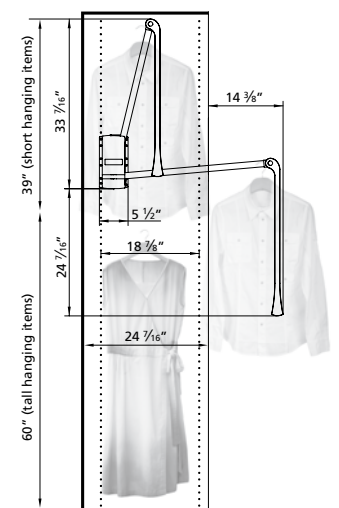

back mounted closet lift shown with vertical angle adjustment clips

valenusa

Valendrawers, Inc.
555 Dixon Street
Lexington, NC • 27293
800.334.4825 • 336.956.2118
www.valenusa.com

servetto
SINCE 1953 • MADE IN ITALY
www.servetto.com