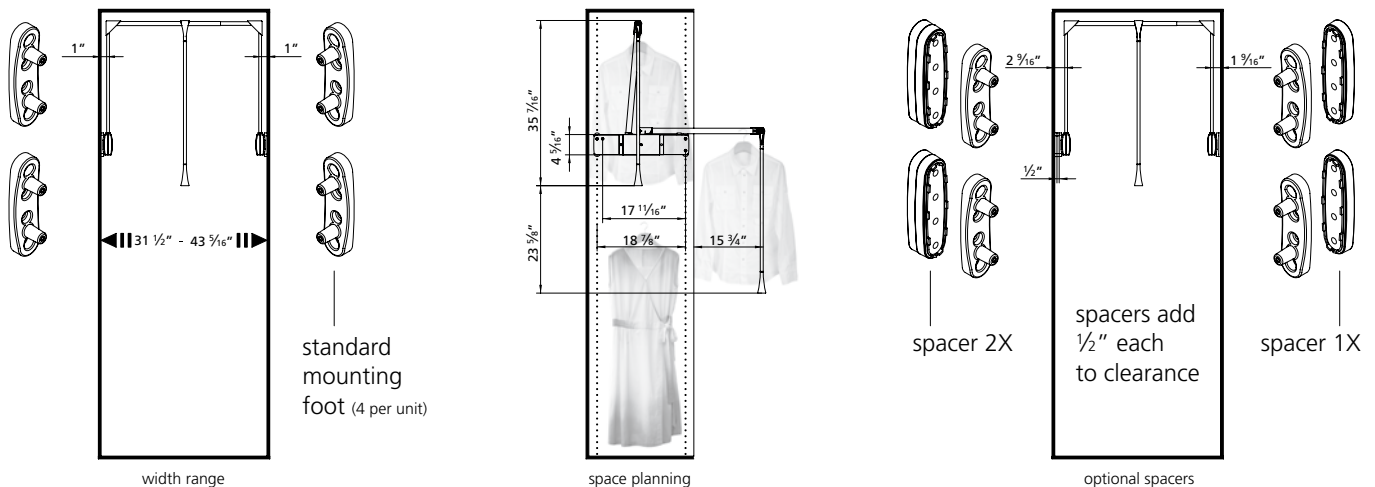

Servetto Super / Super Pro*

*Drawings show Super Pro (identified by bell-shaped handle). Super is otherwise identical.